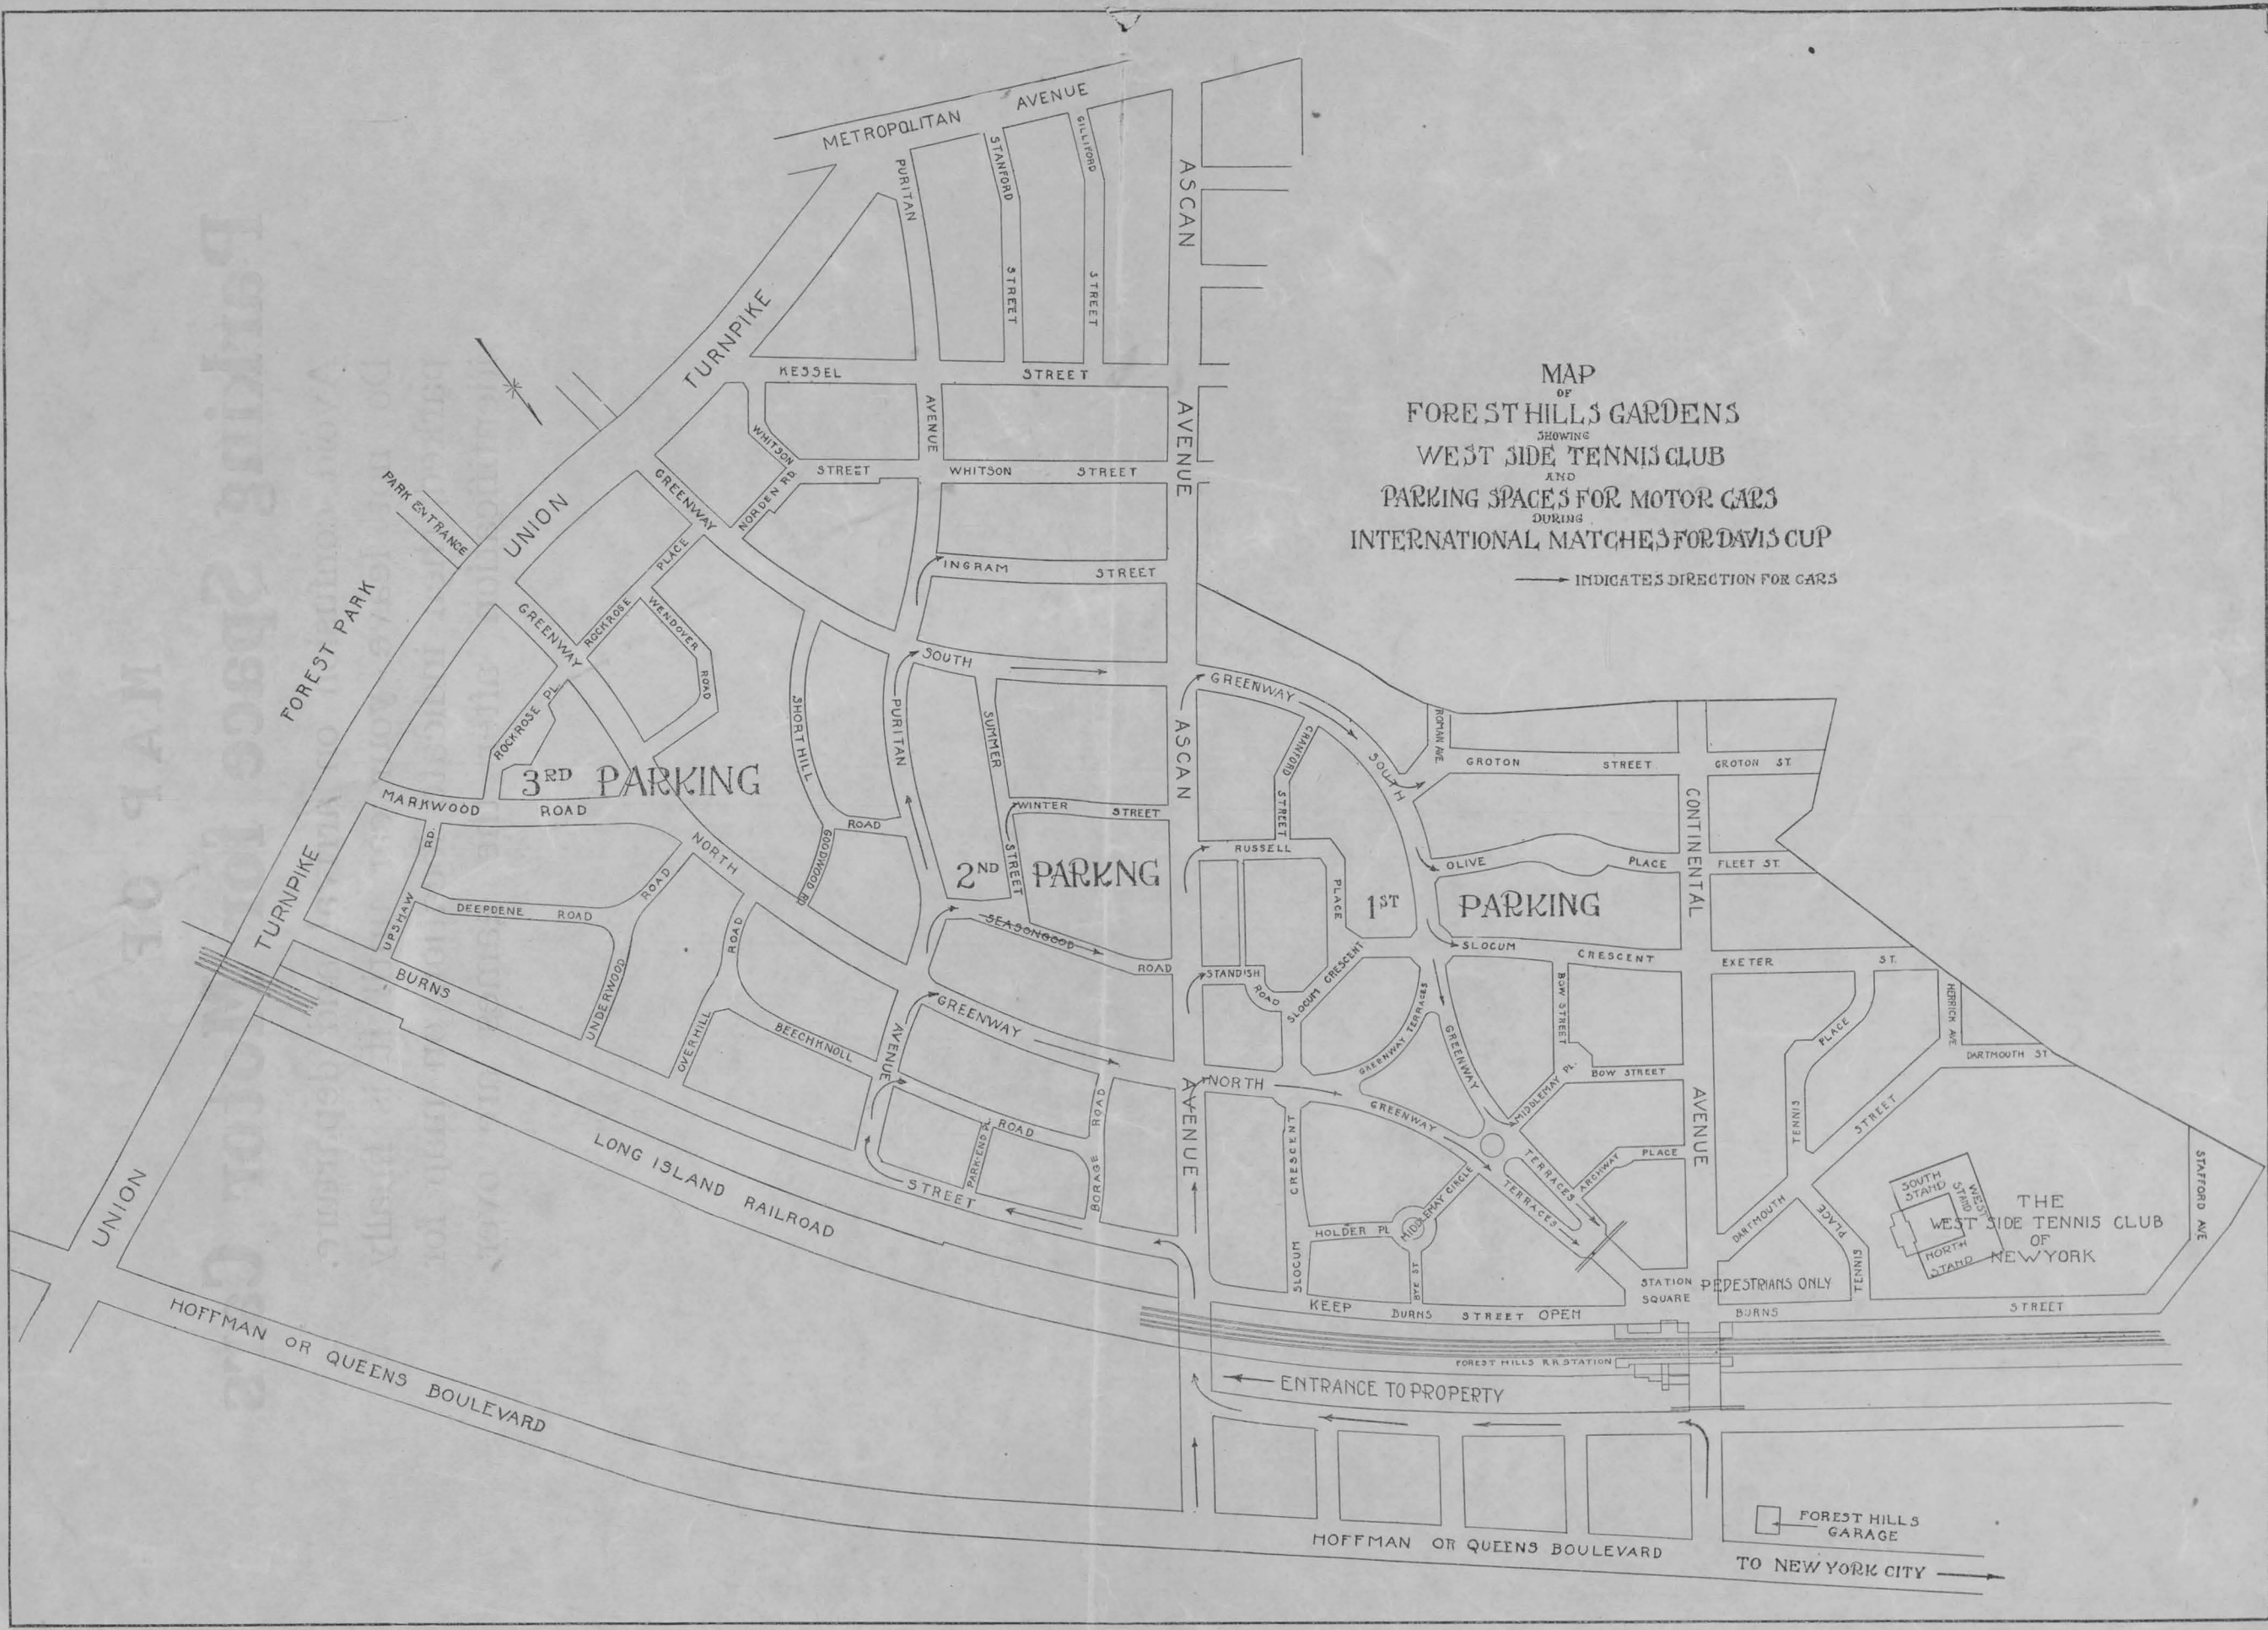

MAP
 OF
 FOREST HILLS GARDENS
 SHOWING
 WEST SIDE TENNIS CLUB
 AND
 PARKING SPACES FOR MOTOR CARS
 DURING
 INTERNATIONAL MATCHES FOR DAVIS CUP

→ INDICATES DIRECTION FOR CARS

MAP OF
 FOREST HILLS GARDENS
 SHOWING
 WEST SIDE TENNIS CLUB
 AND
 PARKING SPACES FOR MOTOR CARS
 DURING
 INTERNATIONAL MATCHES FOR DAVIS CUP

MAP OF Parking Space for Motor Cars

Avoid confusion on arrival and departure.
Do not leave your car until it is finally
parked, then indicate location on map for
identification after the games are over.

95-
475-
475-
522-1-